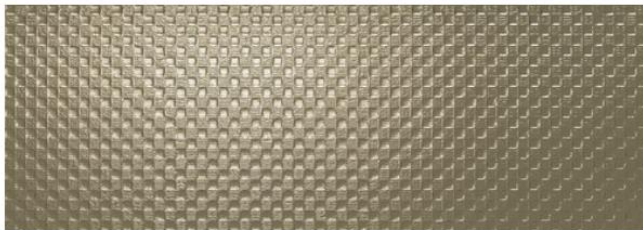

Blanco

Bronce

Gold

Plata

Sizes
31,6x90

ARTIC WHITE 90
31,6x90 cm | 12" x 36"
Satinado | REC

ARTIC WHITE BARENTS 90
31,6x90 cm | 12" x 36"
Satinado | REC

DEC.ARTIC BARENTS BRONZE
31,6x90 cm
Satinado | REC

DEC.ARTIC KARA BRONZE
31,6x90 cm
Satinado | REC

DEC.ARTIC KARA GOLD
31,6x90 cm
Satinado | REC

DEC.ARTIC SVALBARD GOLD
31,6x90 cm
Satinado | REC

DEC.ARTIC SVALBARD SILVER
31,6x90 cm
Satinado | REC

STYLISH TILES
WANT STYLE? WE CAN DO IT!