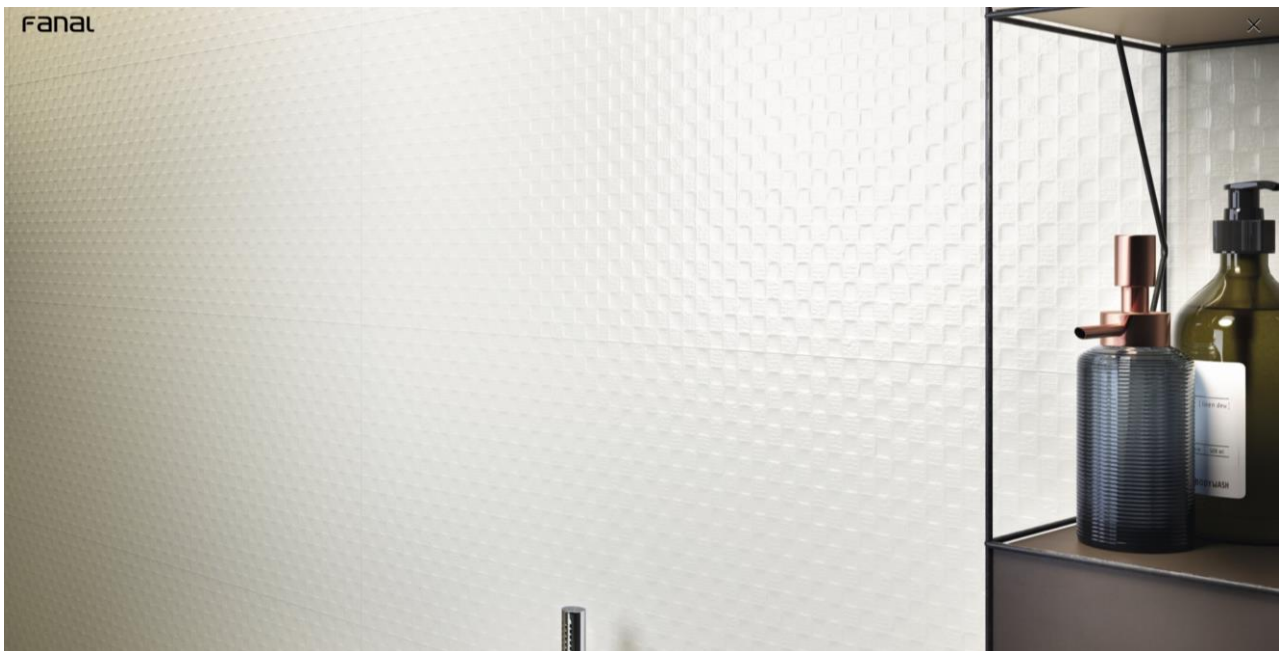

ARTIC Collection

Finishes
Satinated

Colors

All

Blanco

Bronce

Gold

Plata

Sizes
31,6x90

ARTIC WHITE KARA 90

31.6x90 cm | 12" x 36"

Satinado | REC

STYLISH TILES

WANT STYLE? WE CAN DO IT!